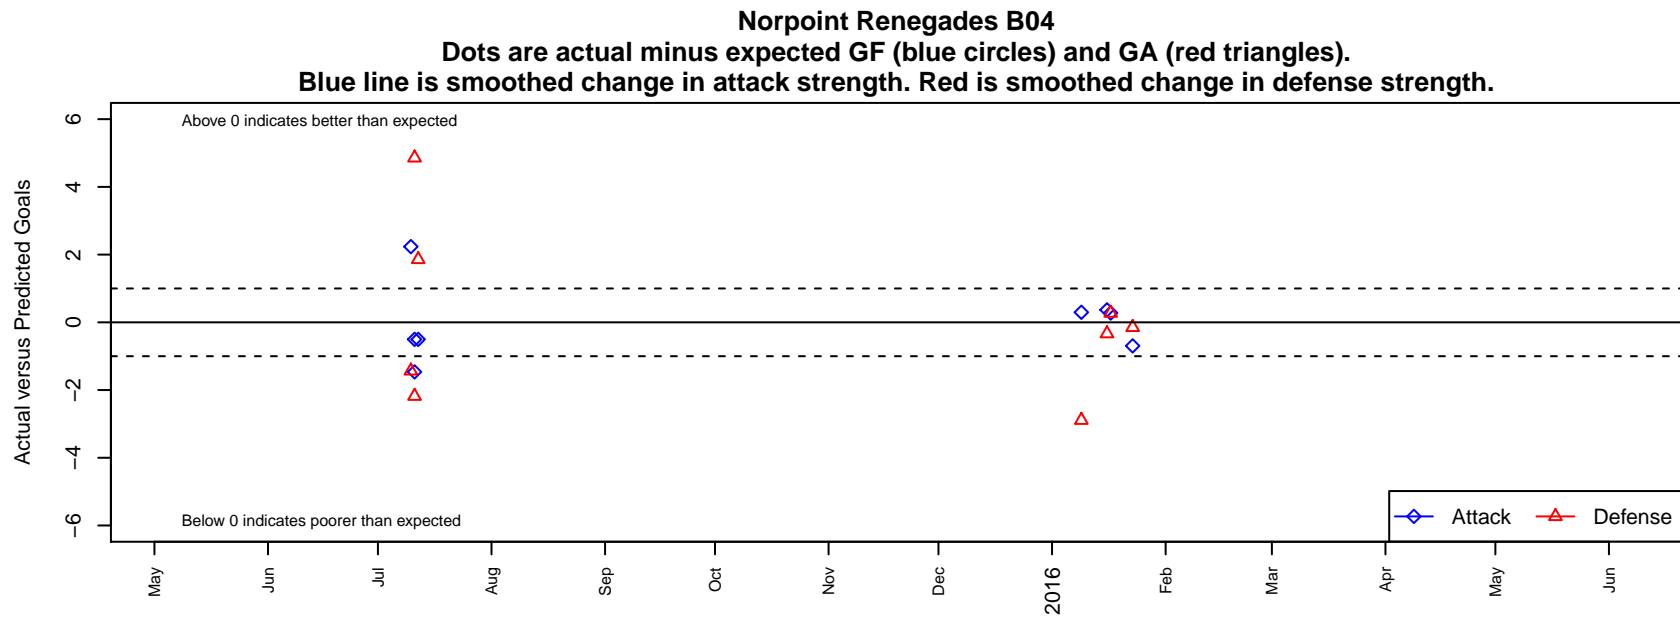

# Norpoint Renegades B04

Norpoint SC  
Tacoma, WA  
B04 total strength=62  
attack=0.15 defense=0.04

alt names used:  
Renegades  
Norpoint Renegades

Venues played:  
2015 KCC BU11 Silver  
2015 Founders Cup B04

**attack and defense variance (black dot)  
relative to other teams  
and top 10 in region**

**attack and defense rating  
relative to others at age  
and all opponents in last 13 months**

**attack and defense rating  
relative to others at age  
and all opponents in last 13 months**

**Performance relative to 13 month average**

**Performance relative to 13 month average**

Distribution of opponents  
 Red = Lose zone, Blue = Win zone, Green = Even  
 Black line separates win/lose zones