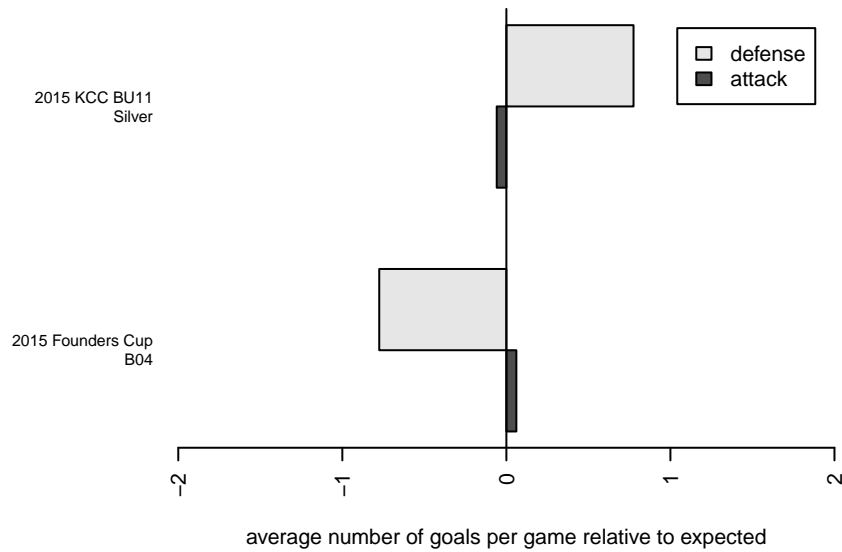

# Norpoint Renegades B04

Norpoint SC  
Tacoma, WA  
B04 total strength=62  
attack=0.15 defense=0.04

alt names used:  
Renegades  
Norpoint Renegades

Venues played:  
2015 KCC BU11 Silver  
2015 Founders Cup B04

**attack and defense variance (black dot)  
relative to other teams  
and top 10 in region**

**attack and defense rating  
relative to others at age  
and all opponents in last 13 months**

**attack and defense rating  
relative to others at age  
and all opponents in last 13 months**

**Performance relative to 13 month average**

**Performance relative to 13 month average**

Distribution of opponents  
 Red = Lose zone, Blue = Win zone, Green = Even  
 Black line separates win/lose zones