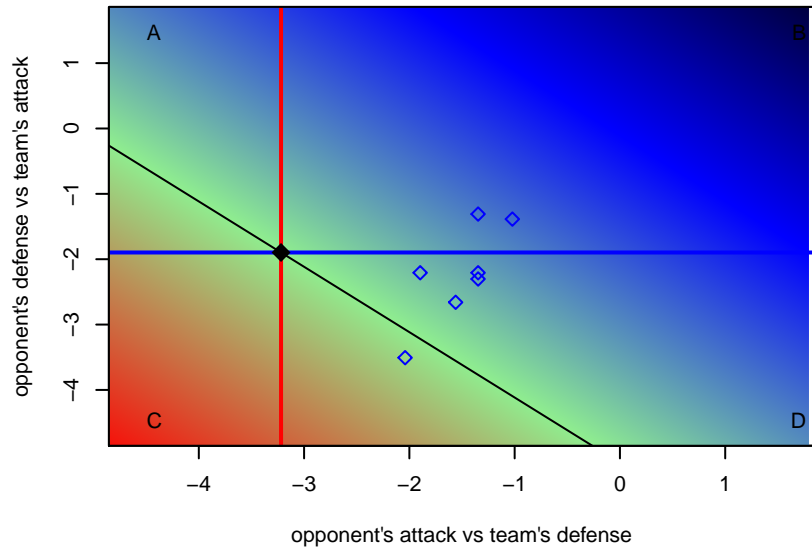

**attack and defense variance (black dot)  
relative to other teams  
and top 10 in region**

**attack and defense rating  
relative to others at age  
and all opponents in last 13 months**

**attack and defense rating  
relative to others at age  
and all opponents in last 13 months**

**Performance relative to 13 month average**

**Performance relative to 13 month average**

Distribution of opponents  
 Red = Lose zone, Blue = Win zone, Green = Even  
 Black line separates win/lose zones

lot. A=Neither has attack advantage, B=Opponent has both attack and defense advantage, C=Opponent has both attack and defense disadvantage, D=Both have

<b>date</b>	<b>home</b>		<b>away</b>		<b>venue</b>	<b>pred.home</b>	<b>pred.away</b>
2016-01-23	Seattle United Shoreline Blue B04	6	Norpoint Renegades B04	1	2015 Founders Cup B04	5.85	1.70
2016-01-17	Norpoint Renegades B04	5	Southlake Select White B04	3	2015 Founders Cup B04	4.73	3.27
2016-01-16	Crossfire Select Pratt B04	9	Norpoint Renegades B04	1	2015 Founders Cup B04	8.67	0.63
2016-01-09	Norpoint Renegades B04	2	Newport FC Strikers B04	8	2015 Founders Cup B04	1.70	5.11
2015-07-12	NK Force B04	4	Norpoint Renegades B04	1	2015 KCC BU11 Silver	5.86	1.50
2015-07-11	Snohomish United Red B04	6	Norpoint Renegades B04	0	2015 KCC BU11 Silver	3.82	1.46
2015-07-11	NK Force B04	1	Norpoint Renegades B04	1	2015 KCC BU11 Silver	5.86	1.50
2015-07-10	Norpoint Renegades B04	3	Eastside FC Grey B04	7	2015 KCC BU11 Silver	0.76	5.57