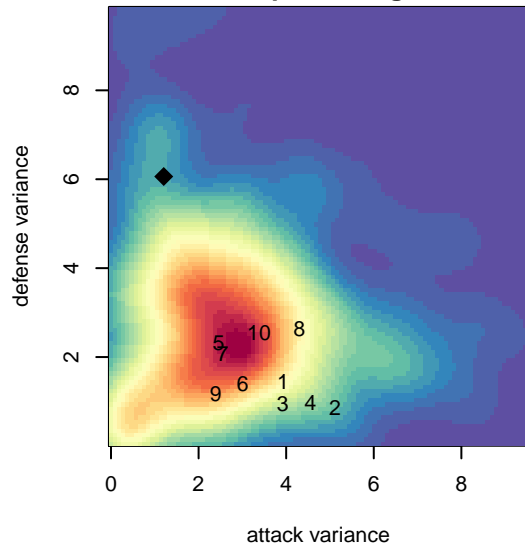

# Norpoint Renegades B04

Norpoint SC  
Tacoma, WA  
B04 total strength=62  
attack=0.15 defense=0.04

alt names used:  
Renegades  
Norpoint Renegades

Venues played:  
2015 KCC BU11 Silver  
2015 Founders Cup B04

**attack and defense variance (black dot)  
relative to other teams  
and top 10 in region**

**attack and defense rating  
relative to others at age  
and all opponents in last 13 months**

**attack and defense rating  
relative to others at age  
and all opponents in last 13 months**

**Performance relative to 13 month average**

**Performance relative to 13 month average**

Distribution of opponents  
 Red = Lose zone, Blue = Win zone, Green = Even  
 Black line separates win/lose zones

lot. A=Neither has attack advantage, B=Opponent has both attack and defense advantage, C=Opponent has both attack and defense disadvantage, D=Both have

<b>date</b>	<b>home</b>		<b>away</b>		<b>venue</b>	<b>pred.home</b>	<b>pred.away</b>
2016-01-23	Seattle United Shoreline Blue B04	6	Norpoint Renegades B04	1	2015 Founders Cup B04	5.85	1.70
2016-01-17	Norpoint Renegades B04	5	Southlake Select White B04	3	2015 Founders Cup B04	4.73	3.27
2016-01-16	Crossfire Select Pratt B04	9	Norpoint Renegades B04	1	2015 Founders Cup B04	8.67	0.63
2016-01-09	Norpoint Renegades B04	2	Newport FC Strikers B04	8	2015 Founders Cup B04	1.70	5.11
2015-07-12	NK Force B04	4	Norpoint Renegades B04	1	2015 KCC BU11 Silver	5.86	1.50
2015-07-11	Snohomish United Red B04	6	Norpoint Renegades B04	0	2015 KCC BU11 Silver	3.82	1.46
2015-07-11	NK Force B04	1	Norpoint Renegades B04	1	2015 KCC BU11 Silver	5.86	1.50
2015-07-10	Norpoint Renegades B04	3	Eastside FC Grey B04	7	2015 KCC BU11 Silver	0.76	5.57